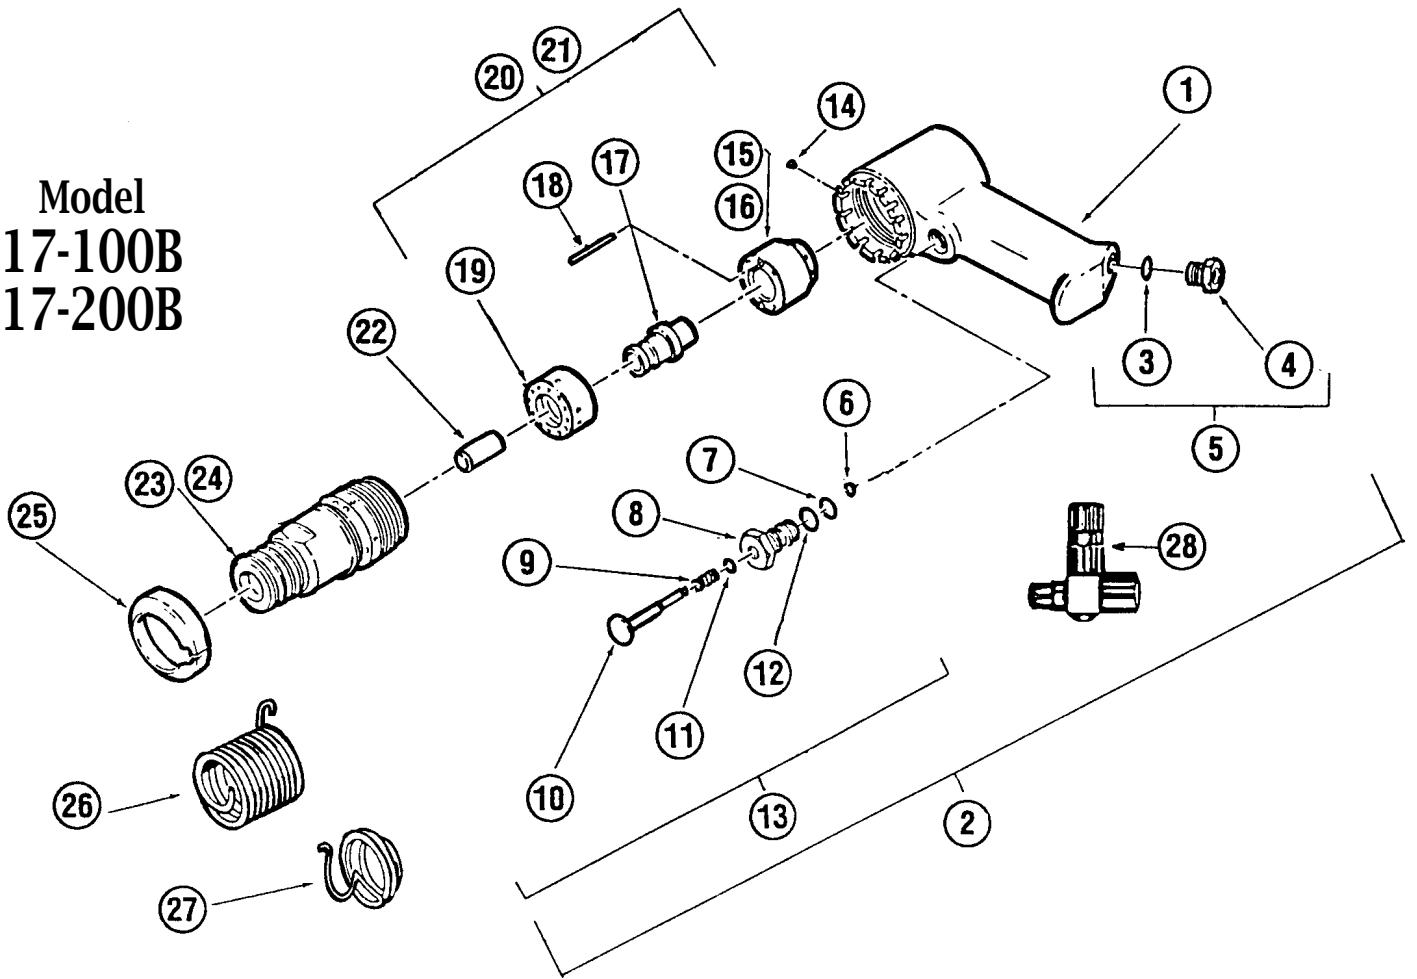

STRAIGHT CUPPED RIVET SETS

.401 Shank	
Part No.	"L"
07-510	1-3/16"

FLUSH SETS

.401 Shank		
Part No.	"L"	"D"
07-500	1-3/16"	3/8"
07-501	1-3/16"	1/2"
07-502	1-3/16"	5/8"

OFFSET CUPPED RIVET SETS

.401 Shank	
Part No.	"L"
07-520	1-5/8"
07-521	1-3/4"
07-522	1-7/8"
07-523	2"

MUSHROOM FLUSH SETS

.401 Shank	
Part No.	"D"
07-559	3/4"
07-560	1"

MUSHROOM FLUSH SETS W\ RUBBER GUARD

.401 Shank	
Part No.	"D"
07-530	3/4"
07-531	1"
07-532	1-1/4"

Cupplings	1/16"	3/32"	1/8"	5/32"	3/16"	1/4"
Round - AN 430	4302	4303	4304	4305	4306	4308
Univ - AN 470	4702	4703	4704	4705	4706	4708

Model
17-100B
17-200B

Index No.	Part Number	Description
1	38-90103	Handle
2	38-90102	Handle Assembly Incl. Index #1, 5, 13 & 28
3	38-90104	"O" Ring
4	38-90105	Bushing
5	38-90106	Bushing Assembly Incl. Index #3 & 4
6	38-90107	Retaining Ring
7	38-90108	"O" Ring
8	38-90109	Bushing
9	38-90110	Spring
10	38-90111	Throttle Valve
11	38-90112	"O" Ring
12	38-90113	"O" Ring
13	38-90114	Throttle Valve Assembly Incl. Index #6 to 12
14	38-90115	Lock Pin

Index No.	Part Number	Description
15	—	Rear Valve
16	38-90117	Rear Valve
17	38-90118	Sleeve
18	38-90119	Lock Pin
19	38-90120	Front Valve
20	—	Valve Assembly Incl. Index #15,17,18,19
21	38-90122	Valve Assembly Incl. Index #16,17,18,19
22	38-90123	Piston
23	38-90124	Cylinder (100B)
24	38-90125	Cylinder (200B)
25	38-90126	Deflector
26	09-RB-5	Beehive Spring
27	09-896-1	Mech-Aid Spring
28	09-140	Power Regulator
—	—	—